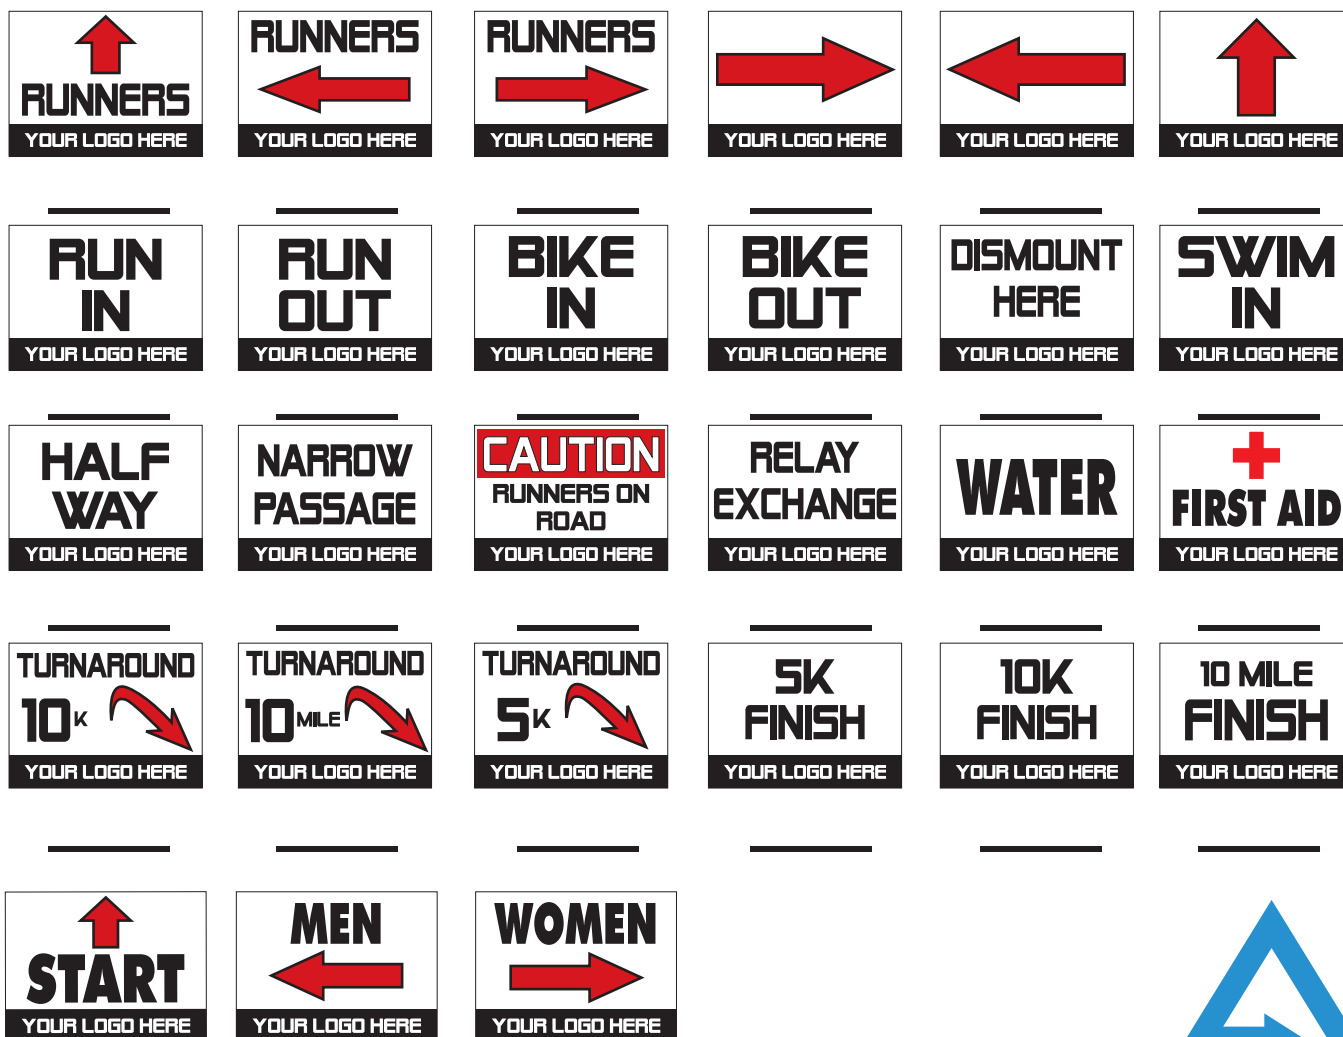

Registration Area Signs

| | | | | | |
|--|---|---|---|--|--|
| WELCOME ATHLETES YOUR LOGO HERE | INFO YOUR LOGO HERE | CHECK-IN HERE YOUR LOGO HERE | TICKETS YOUR LOGO HERE | ATHLETES ONLY YOUR LOGO HERE | PICK-UP TIMING CHIP HERE YOUR LOGO HERE |
| PACKET PICK-UP YOUR LOGO HERE | REGISTRATION A-K YOUR LOGO HERE | REGISTRATION L-M YOUR LOGO HERE | REGISTRATION N-Z YOUR LOGO HERE | VISIT OUR SPONSORS YOUR LOGO HERE | RESTROOMS YOUR LOGO HERE |
| RESTROOMS YOUR LOGO HERE | RESTROOMS YOUR LOGO HERE | FIRST AID YOUR LOGO HERE | SECURITY YOUR LOGO HERE | SPECTATORS GENERAL PUBLIC YOUR LOGO HERE | SPECTATORS GENERAL PUBLIC YOUR LOGO HERE |
| SPECTATORS GENERAL PUBLIC YOUR LOGO HERE | LOST & FOUND YOUR LOGO HERE | FOOD DRINKS YOUR LOGO HERE | FOOD DRINKS YOUR LOGO HERE | FOOD/DRINKS YOUR LOGO HERE | NO SMOKING YOUR LOGO HERE |

Start & Finish Line Banners

13oz. Banner material with hems and grommets.

Race Yard Signs

Race Mile Marker Signs

*Order Notes: Custom colors, sizes, signs, and more.

Finish Area

MOTIVATIONAL SIGNS

These signs are printed to order and can be customized. Custom Text, colors, sizes, logo's, and more.